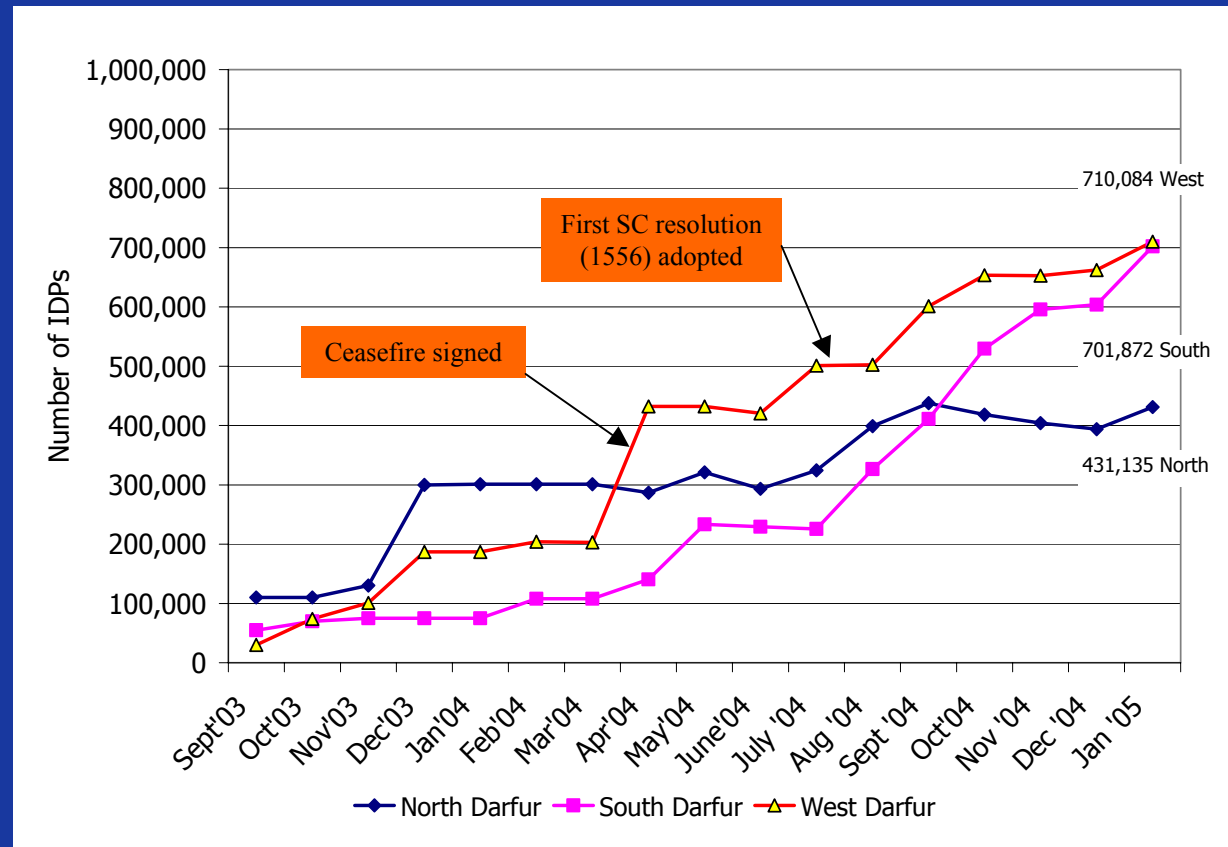

House of Commons International Development Committee

9 February 2005

International Response to the Crisis in Darfur

Darfur Timeline

2003

Darfur Timeline

January-June 2004

Darfur Timeline

31 December, 2004

October - Number of IDPs estimated at 1.6 million.

20 Oct - AU decides to expand mission mandate

9 Nov - GoS and SLA/JEM sign security and humanitarian protocols in Abuja

Mid-November - Continuing deterioration of security conditions.

Abuja talks and Government "road-clearing" operations

Facts and Figures of the Humanitarian Response

Chart I: Number of IDPs

Chart II: UN Humanitarian Access to Darfur (Sept 2003 to Jan 2005)

**Chart III: Total No. of Humanitarian Staff in Darfur (National and International)
(April 2004 – January 2005)**

Chart IV: Estimated Sectoral Needs and Gaps in Darfur (January 2005)

Chart V: Food Coverage as % of Conflict Affected Population

Chart VI: Sanitation Coverage as % of Conflict Affected Population