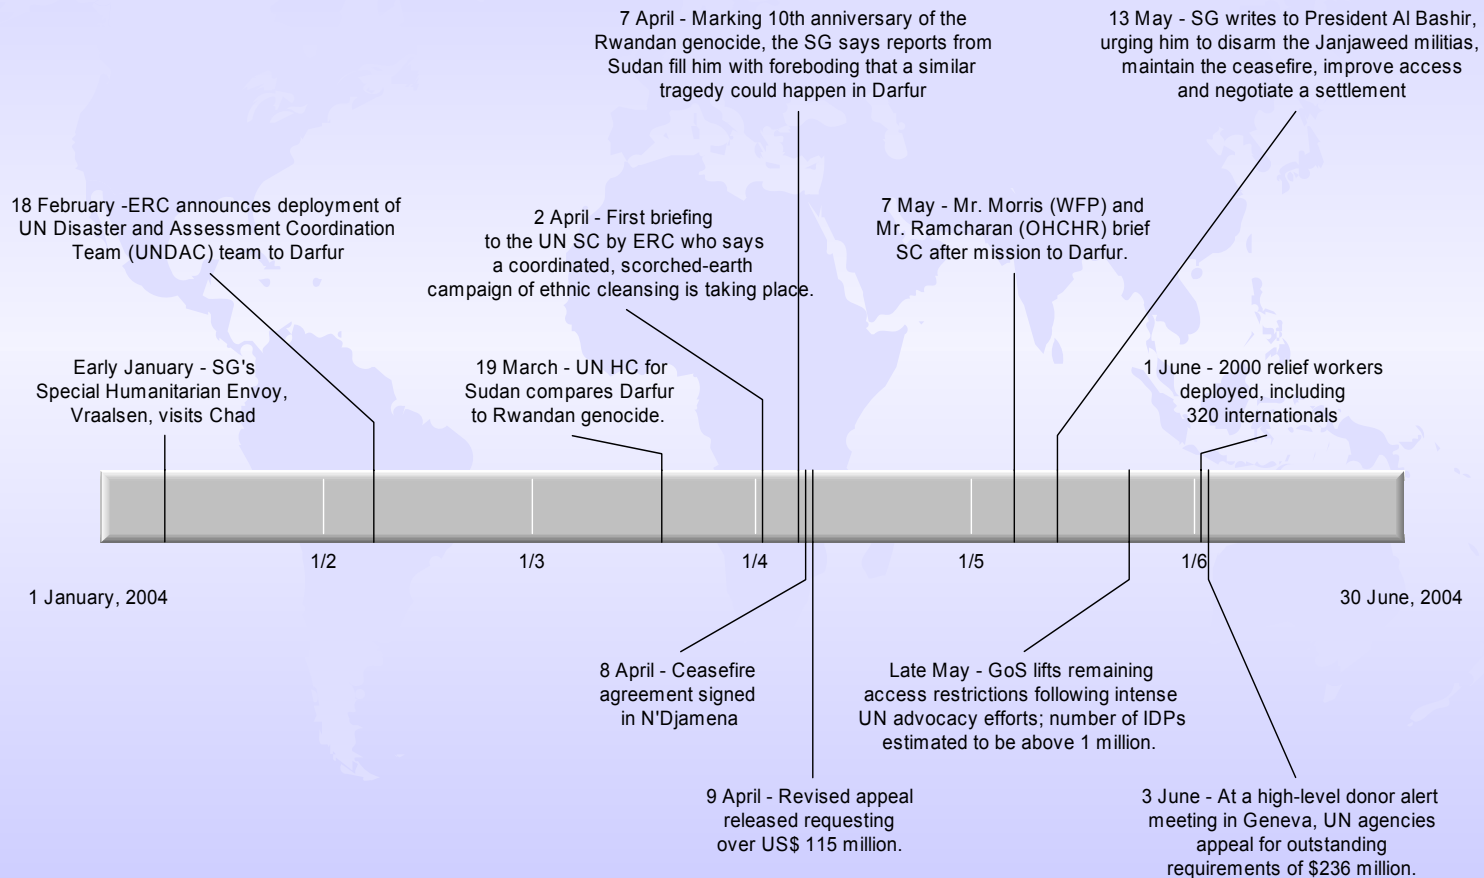

House of Commons International Development Committee

9 February 2005

International Response to the Crisis in Darfur

Darfur Timeline

2003

Darfur Timeline

January-June 2004

Darfur Timeline

July-December 2004

30 June-3 July - SG visits Darfur; signing of Joint Communiqué with moratorium on all access restrictions and a range of GoS commitments regarding disarmament, impunity and other issues; Joint Implementation Mechanism (JIM) is established.

29 July - SC Resolution 1556 adopted, demanding disarmament of Janjaweed and bringing to justice of their leaders, creating 30-day reporting mechanism.

1 August - SRSRSG Pronk and DSRSG/HC Aranda da Silva deploy to Khartoum.

30 November - 2005 Work Plan for the Sudan launched in Geneva

1 July, 2004

Mid-July - First meeting of the Joint Implementation Mechanism, followed by the first joint assessment mission.

1/8

1/9

1/10

1/11

1/12