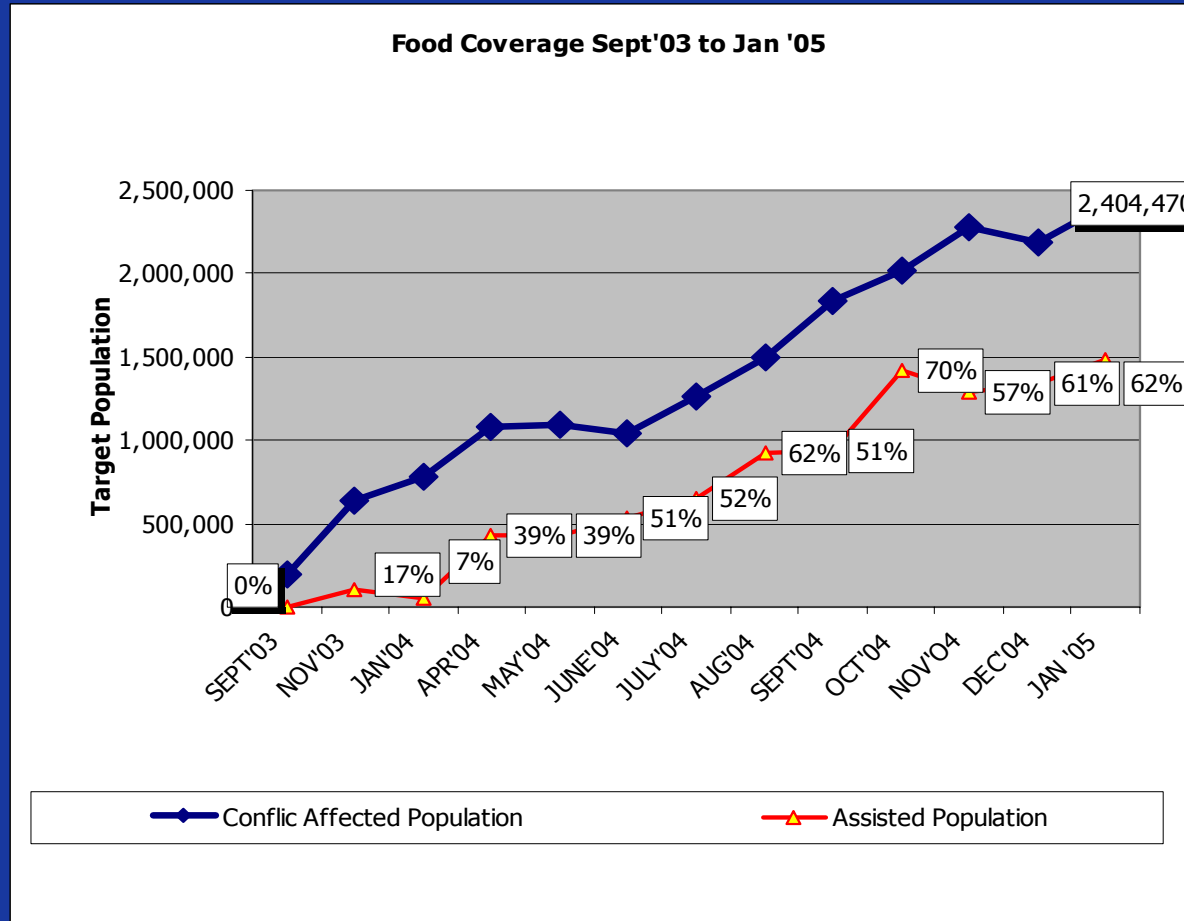

Chart IV: Estimated Sectoral Needs and Gaps in Darfur (January 2005)

Chart V: Food Coverage as % of Conflict Affected Population

Chart VI: Sanitation Coverage as % of Conflict Affected Population