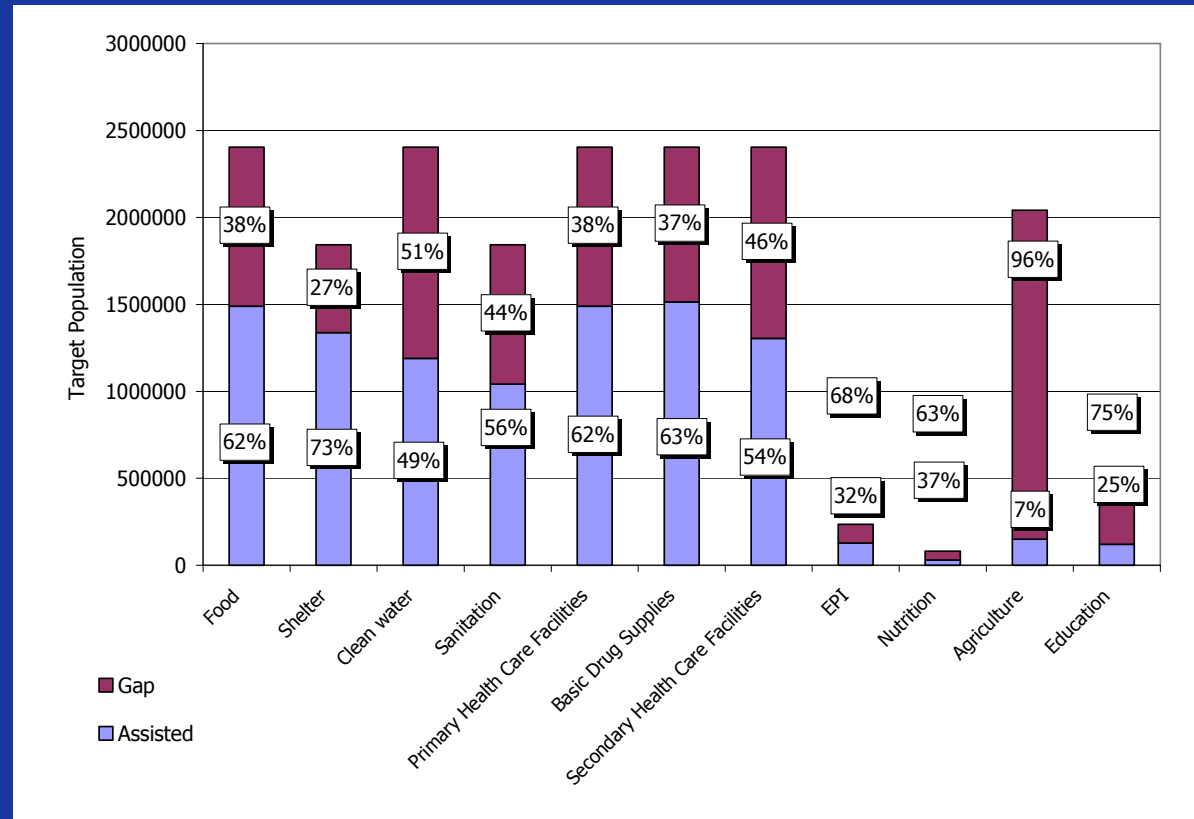

Abuja talks and Government "road-clearing" operations

Facts and Figures of the Humanitarian Response

Chart I: Number of IDPs

Chart II: UN Humanitarian Access to Darfur (Sept 2003 to Jan 2005)

**Chart III: Total No. of Humanitarian Staff in Darfur (National and International)
(April 2004 – January 2005)**

Chart IV: Estimated Sectoral Needs and Gaps in Darfur (January 2005)

Chart V: Food Coverage as % of Conflict Affected Population

Chart VI: Sanitation Coverage as % of Conflict Affected Population