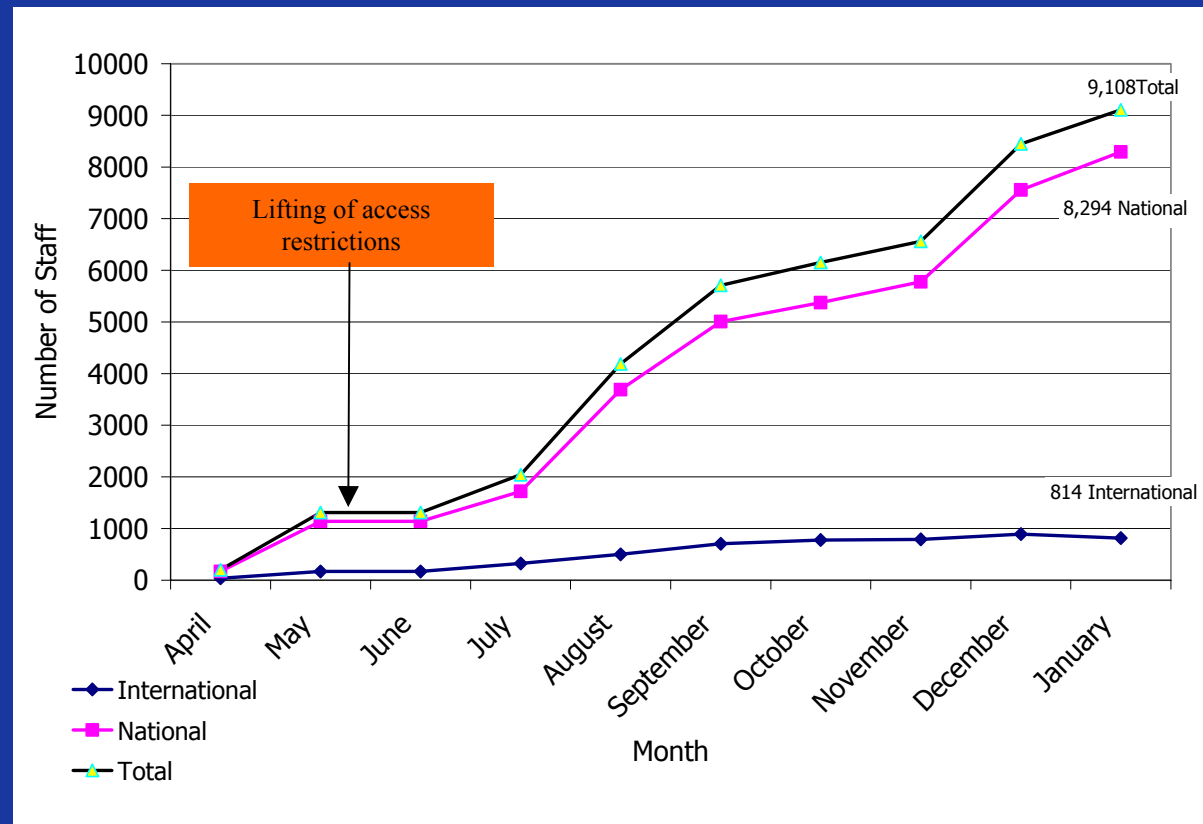

30 November - 2005 Work Plan for the Sudan launched in Geneva

1 July, 2004

Mid-July - First meeting of the Joint Implementation Mechanism, followed by the first joint assessment mission.

1/8

1/9

1/10

1/11

1/12

31 December, 2004

October - Number of IDPs estimated at 1.6 million.

20 Oct - AU decides to expand mission mandate

9 Nov - GoS and SLA/JEM sign security and humanitarian protocols in Abuja

Mid-November - Continuing deterioration of security conditions.

Abuja talks and Government "road-clearing" operations

Facts and Figures of the Humanitarian Response

Chart I: Number of IDPs

Chart II: UN Humanitarian Access to Darfur (Sept 2003 to Jan 2005)

**Chart III: Total No. of Humanitarian Staff in Darfur (National and International)
(April 2004 – January 2005)**

Chart IV: Estimated Sectoral Needs and Gaps in Darfur (January 2005)

Chart V: Food Coverage as % of Conflict Affected Population

Chart VI: Sanitation Coverage as % of Conflict Affected Population