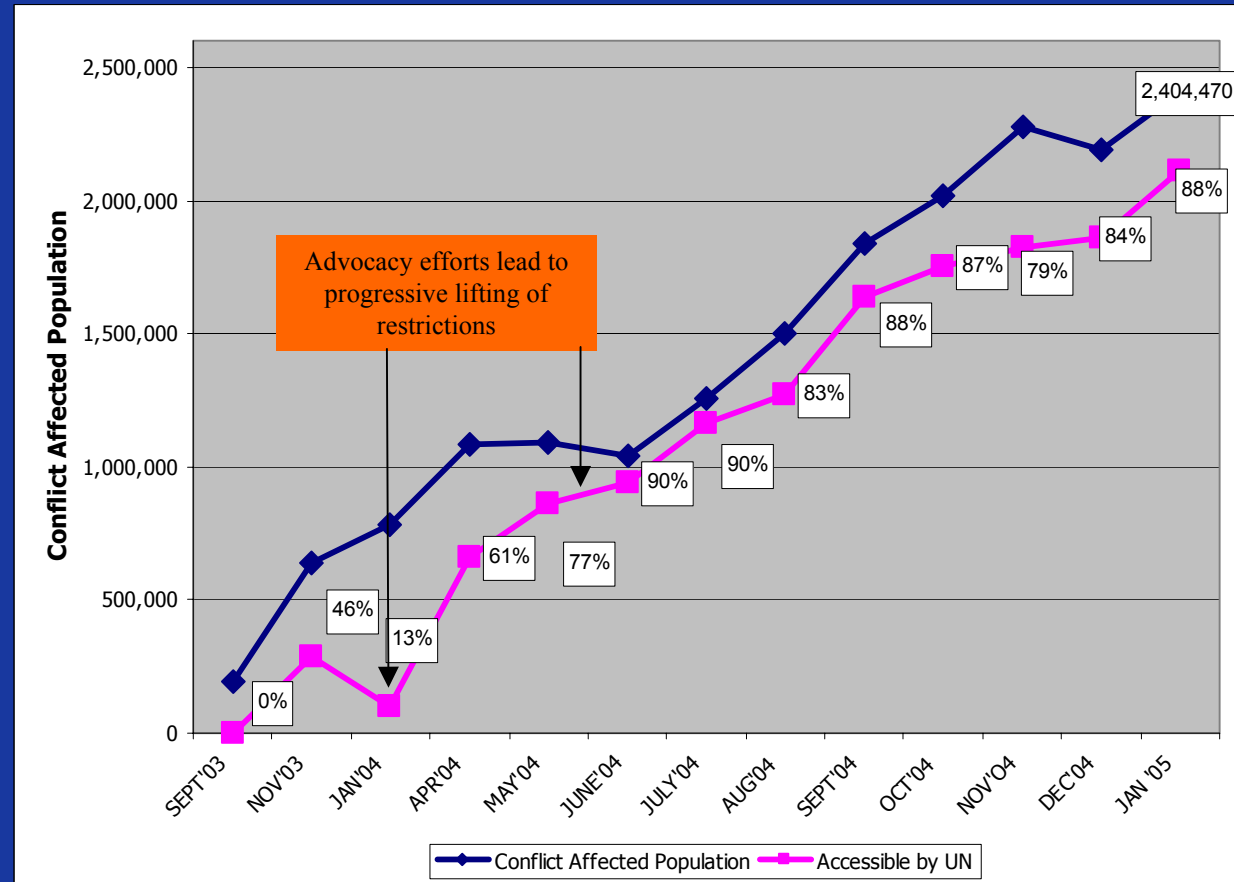

31 December, 2004

October - Number of IDPs estimated at 1.6 million.

20 Oct - AU decides to expand mission mandate

9 Nov - GoS and SLA/JEM sign security and humanitarian protocols in Abuja

Mid-November - Continuing deterioration of security conditions.

Abuja talks and Government "road-clearing" operations

Facts and Figures of the Humanitarian Response

Chart I: Number of IDPs

Chart II: UN Humanitarian Access to Darfur (Sept 2003 to Jan 2005)

**Chart III: Total No. of Humanitarian Staff in Darfur (National and International)
(April 2004 – January 2005)**