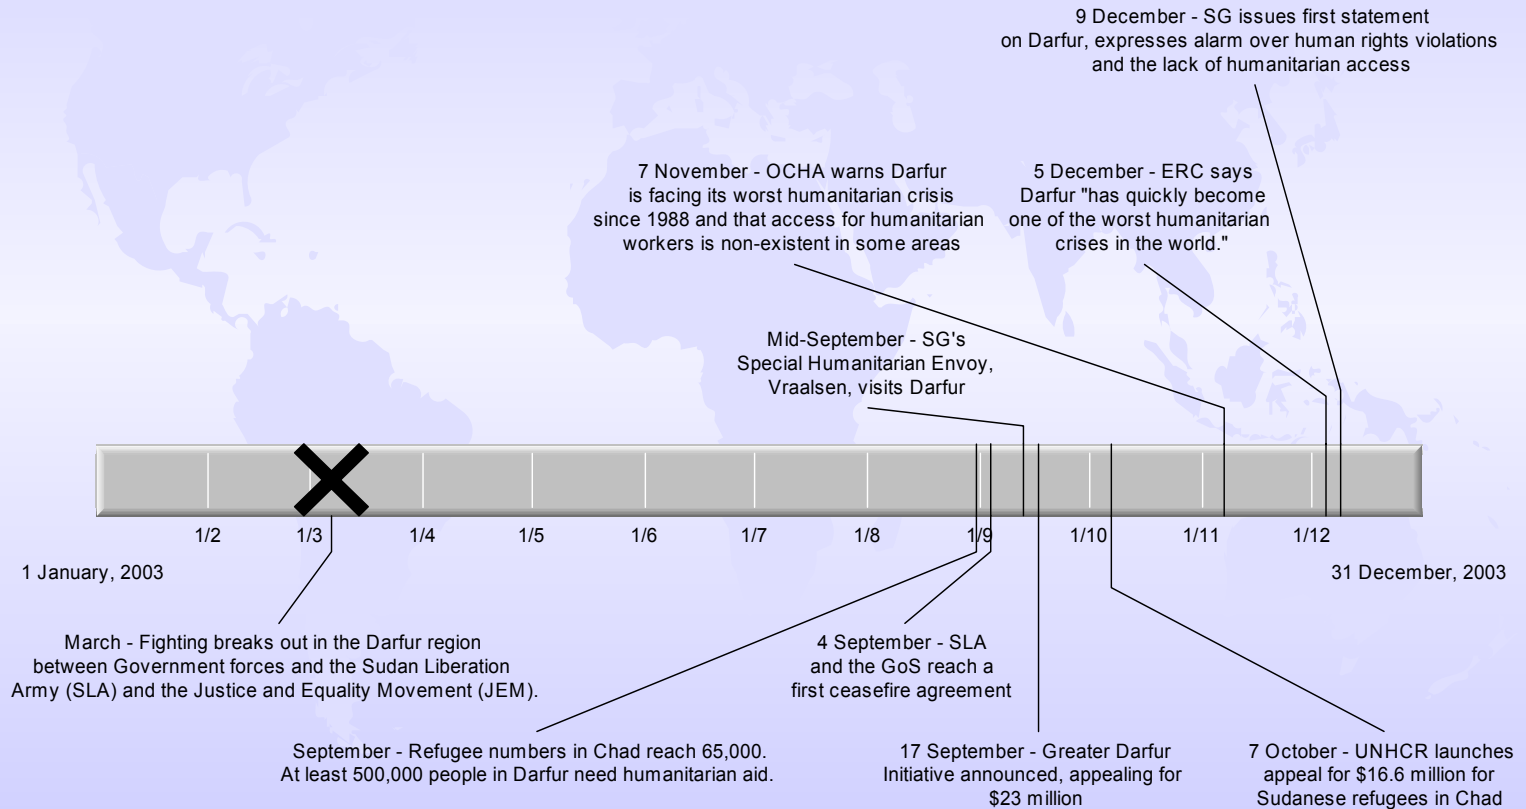

House of Commons International Development Committee

9 February 2005

International Response to the Crisis in Darfur

Darfur Timeline

2003

Darfur Timeline

January-June 2004

Darfur Timeline

July-December 2004

30 June-3 July - SG visits Darfur; signing of Joint Communiqué with moratorium on all access restrictions and a range of GoS commitments regarding disarmament, impunity and other issues; Joint Implementation Mechanism (JIM) is established.

29 July - SC Resolution 1556 adopted, demanding disarmament of Janjaweed and bringing to justice of their leaders, creating 30-day reporting mechanism.

1 August - SRSRSG Pronk and DSRSG/HC Aranda da Silva deploy to Khartoum.

Abuja talks and Government "road-clearing" operations

Facts and Figures of the Humanitarian Response

Chart I: Number of IDPs

Chart II: UN Humanitarian Access to Darfur (Sept 2003 to Jan 2005)

**Chart III: Total No. of Humanitarian Staff in Darfur (National and International)
(April 2004 – January 2005)**