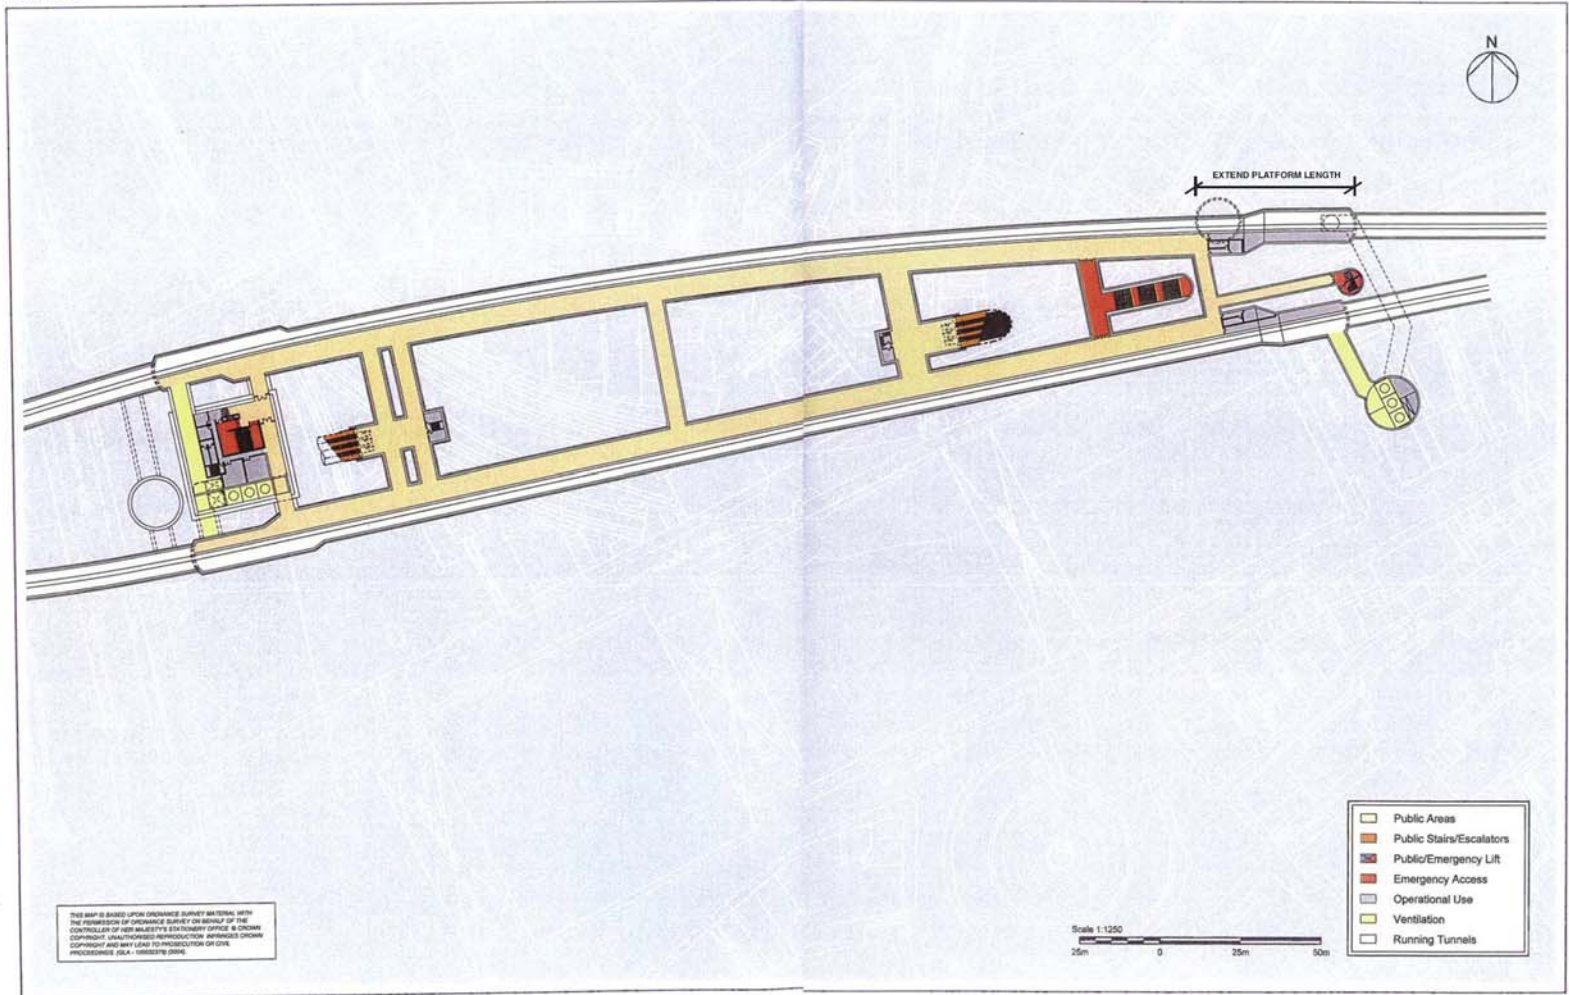

# Farringdon Station Street Level Plan

CROSSRAIL LINE

EXHIBIT

# Farringdon Station Platform Level Plan

CROSSRAIL LINE

ISLNLB-22505-002

EXHIBIT

ISLNLB-22505-003

SPRINGDENE LTD

Photographs of Proposed Alternative Site

View from main road

View from inside main gates