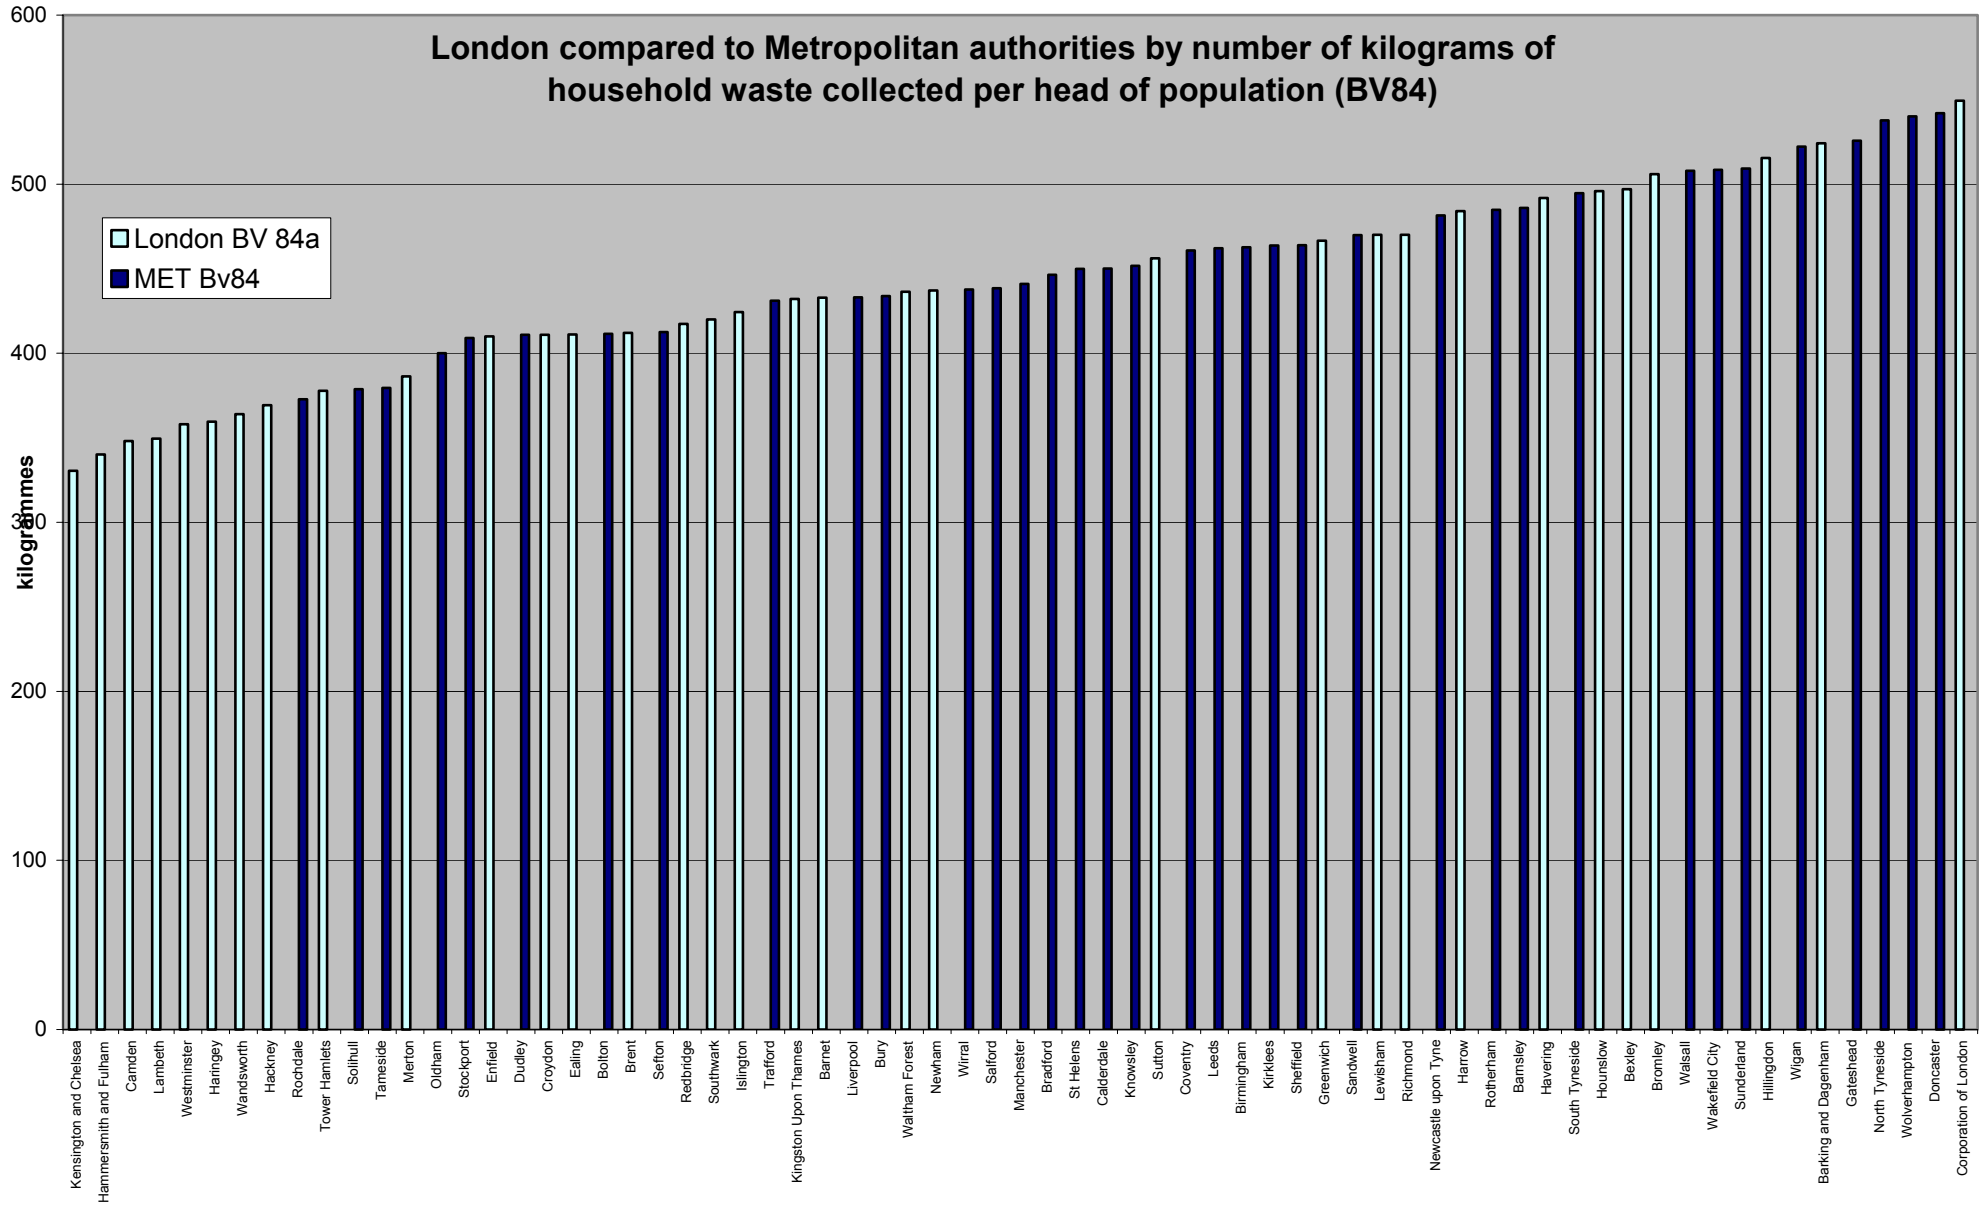

Chart 1

Chart 2

Chart 3

London compared to Metropolitan authorities by number of kilograms of household waste collected per head of population (BV84)

Chart 4

Landfilled waste by authority per head of population (mid year 2005)
London Borough/ London JWDA's compared to MET authorities MET JWDA's