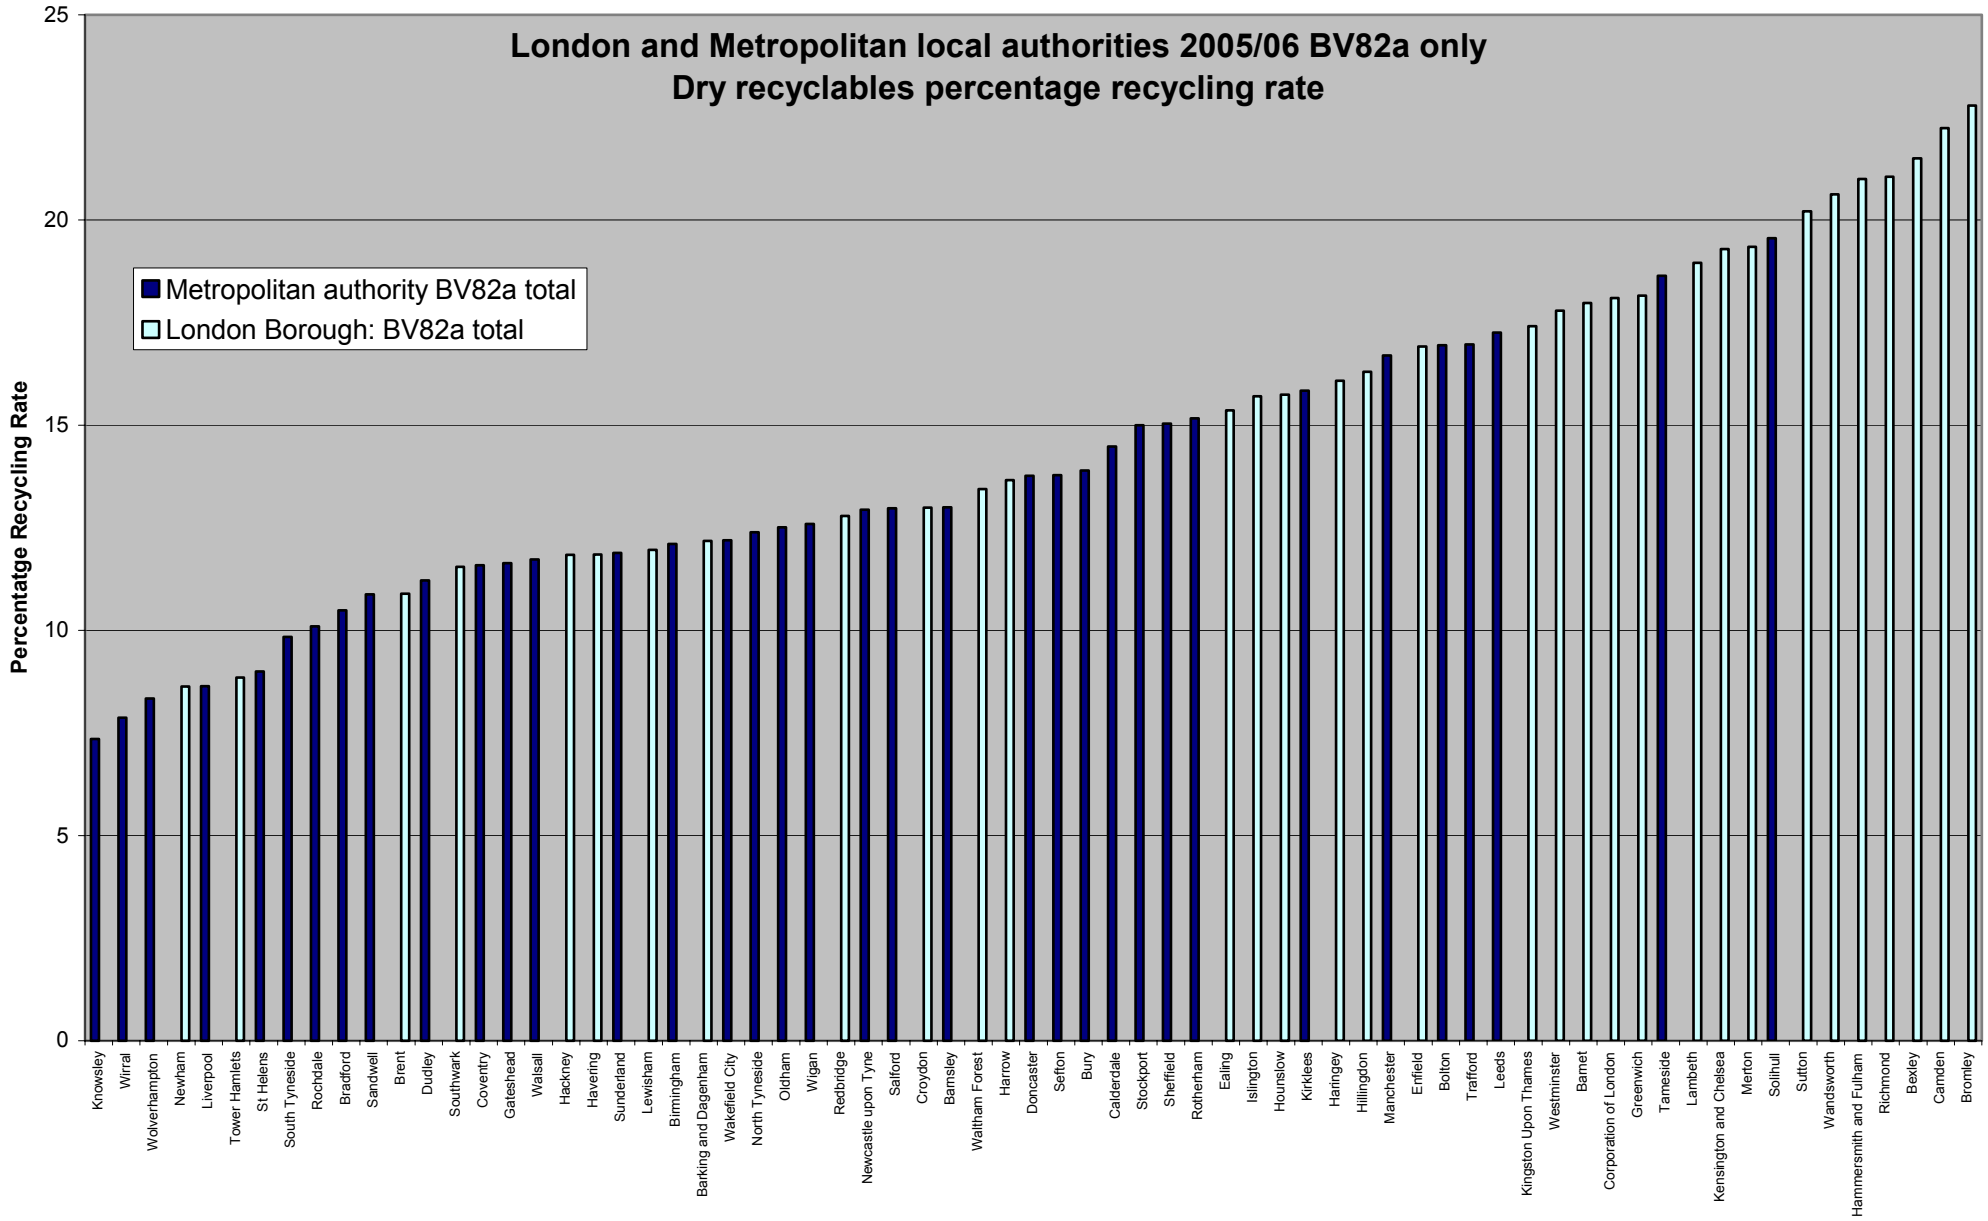

Chart 1

Chart 2

Chart 3

London compared to Metropolitan authorities by number of kilograms of household waste collected per head of population (BV84)

Chart 4

Landfilled waste by authority per head of population (mid year 2005)
London Borough/ London JWDA's compared to MET authorities MET JWDA's