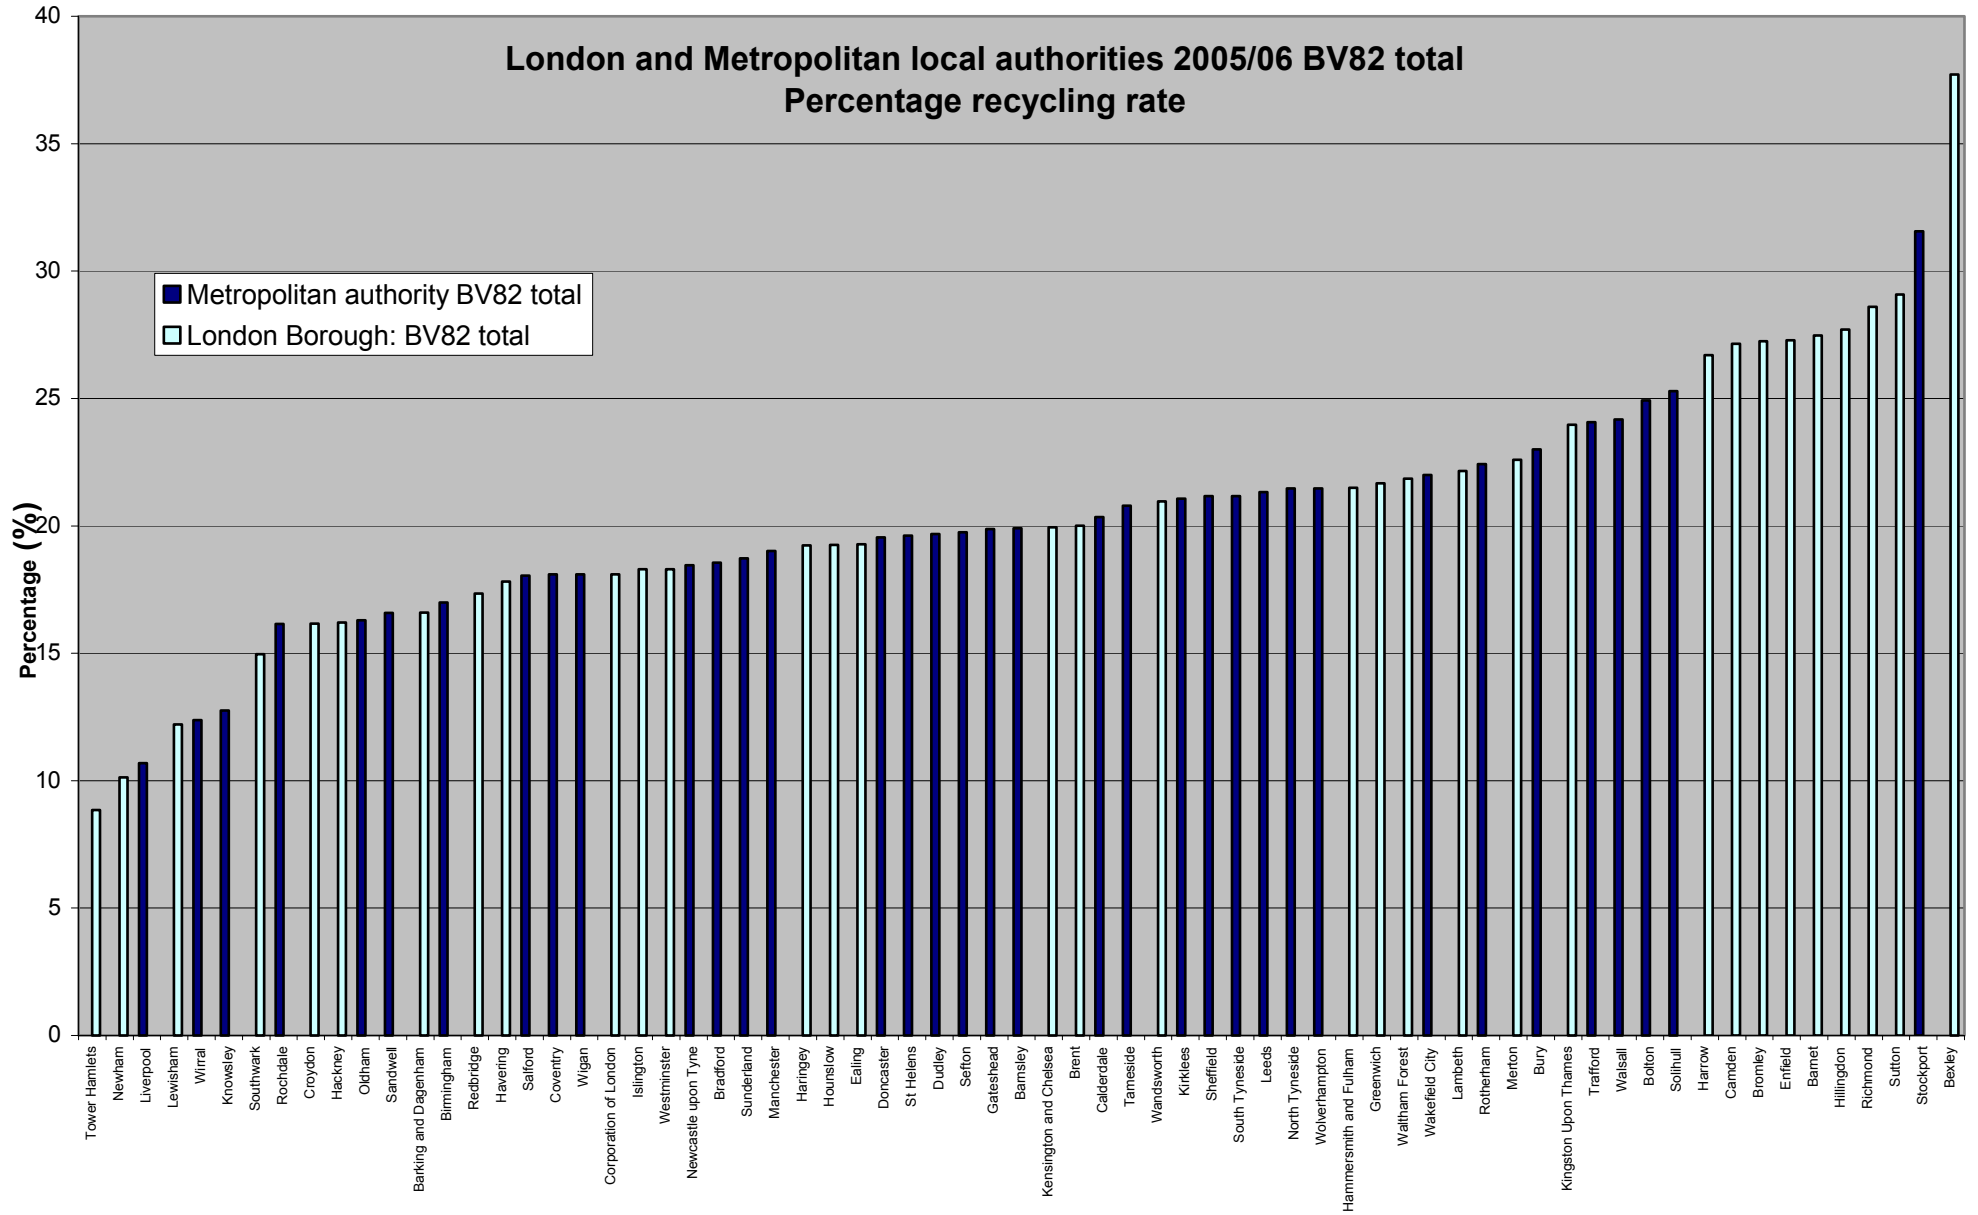

Chart 1

Chart 2

Chart 3

London compared to Metropolitan authorities by number of kilograms of household waste collected per head of population (BV84)

Chart 4

Landfilled waste by authority per head of population (mid year 2005)
London Borough/ London JWDA's compared to MET authorities MET JWDA's