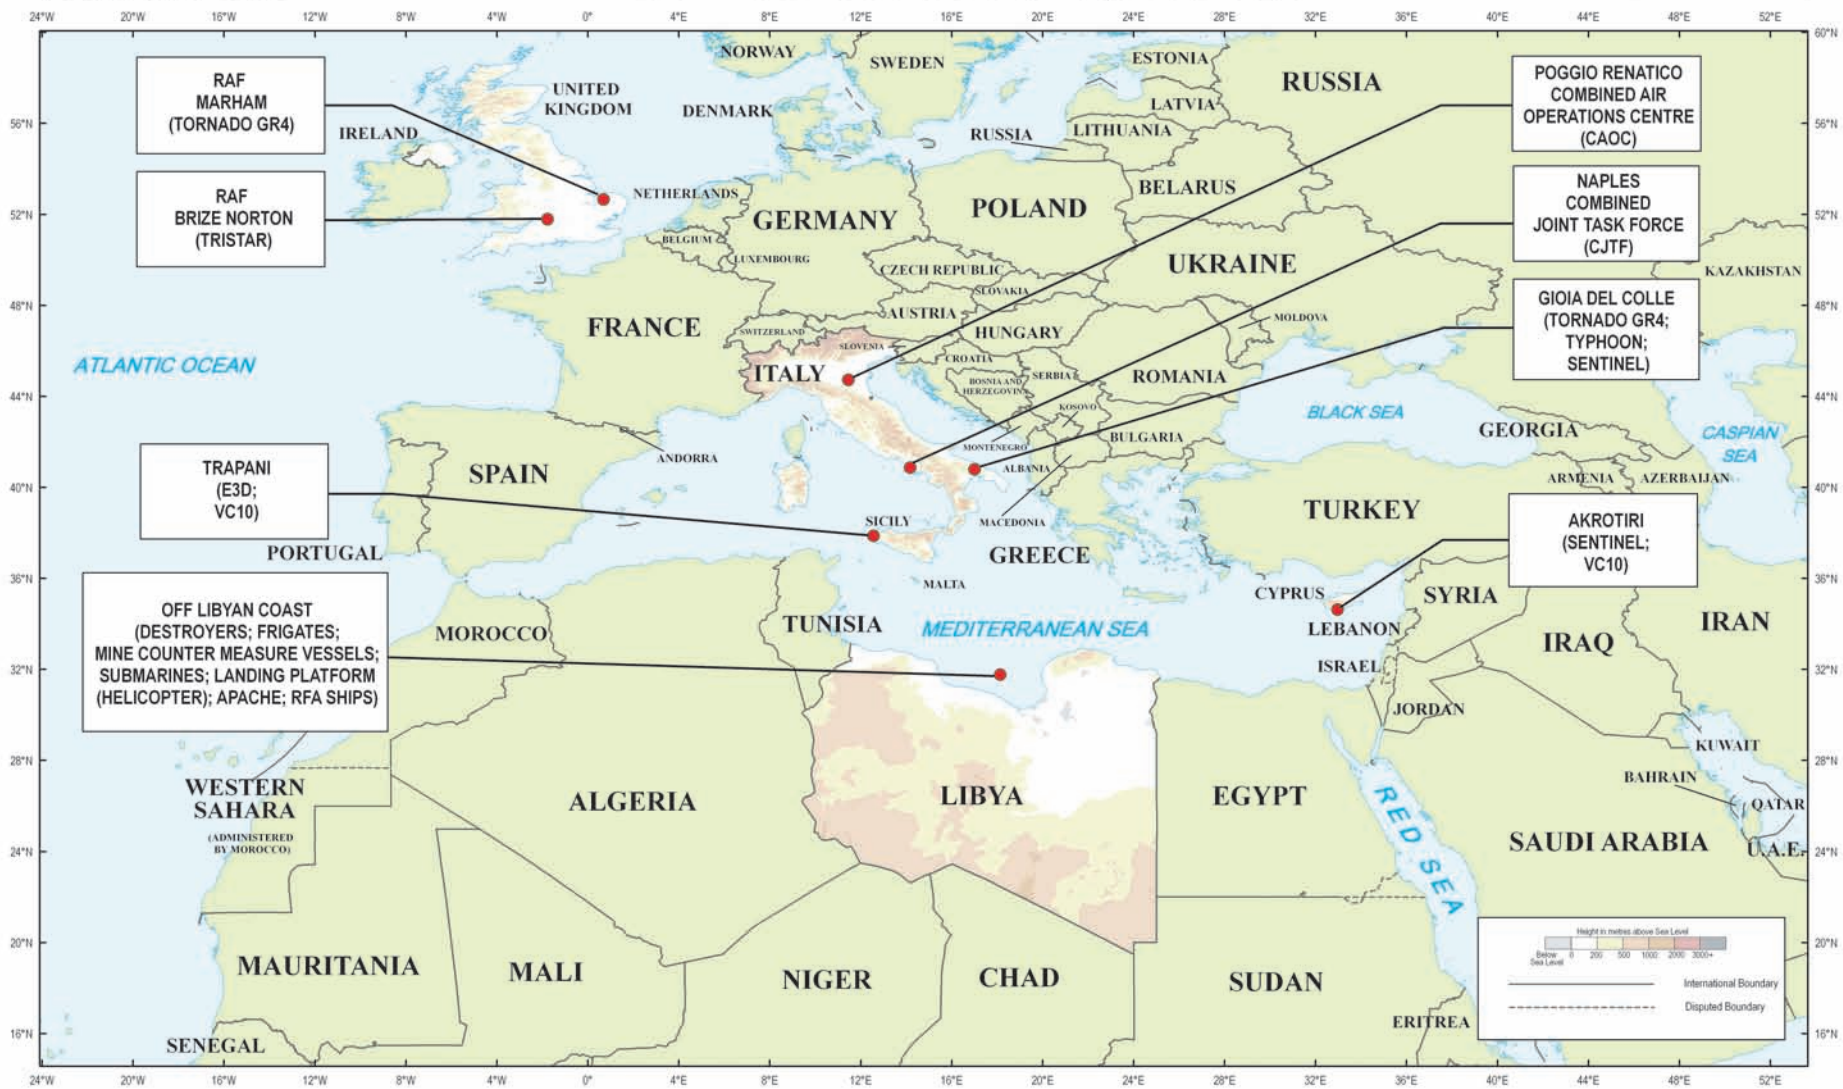

UK DEPLOYMENTS IN SUPPORT OF OPERATIONS IN LIBYA

Series GSGS 12691
Sheet UK Deployments in support of Operations in Libya
Edition 1-GSGS

WORLD BRIEFING MAPS

FOR BRIEFING PURPOSES ONLY